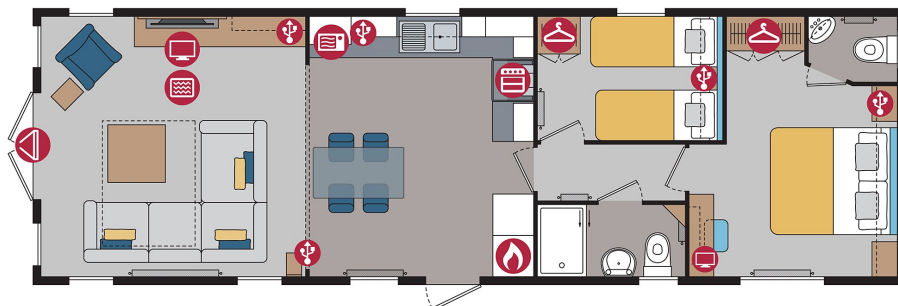

## Pemberton Marlow Lodge

40ft x 13ft, 2 bed, 6 Berth

**£95,000**

**MEGA SALE**

The Marlow is bright and modern with some new features to look out for. Those seeking an open plan layout with a difference need look no further. A contemporary L shaped sofa with contrast chair and a glass top dining table with smart upholstered dining chairs complete the look. Double glazed, central heating, washing machine, microwave, dishwasher, countryside views with lake.