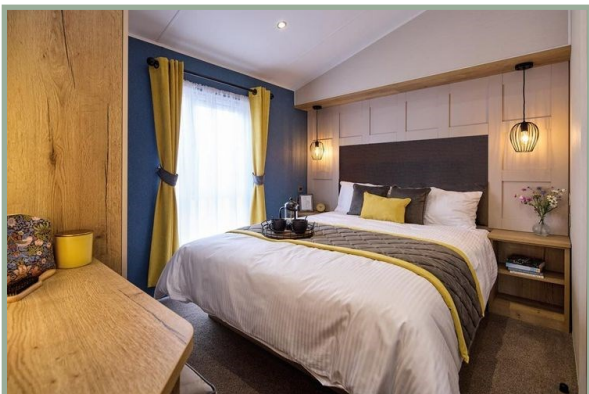

Willerby Gainsborough

40ft x 14.5ft, 2 bedrooms, 6 Berth

WAS £114,995 ~~SOLD~~

**MEGA
SALE**

From the moment you first step foot in the Gainsborough, you can't help but notice its bold and contemporary design.

The Gainsborough's elegant design doesn't stop at the front-end living space, with both bedrooms boasting feature panelling, blue accent wall boards, and a striking co-ordinated bedding pack.

The star of the show is undoubtedly the kitchen - developed in response to Willerby Owners Club feedback, the Gainsborough offers 40% more storage space than ever before in a Willerby 12ft holiday home kitchen*, with smart storage features including lowered cabinet plinths, pull out racks and canister shelves.