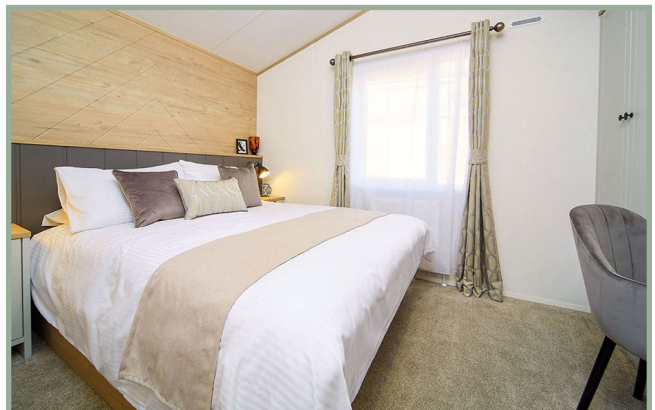

STONHAM
BARNs PARK

LODGE 78 - NEW 2023 MODEL

Atlas Sherwood Lodge

41ft x 13ft, 2 bedrooms, 6 Berth

WAS £119,995 NOW £99,995

**MEGA
SALE**

The Sherwood Lodge features a modern cool interior where creating the maximum space to enjoy a vacation lifestyle has been the priority. Elegance and convenience work hand in hand – in the bedrooms, bathrooms and open plan living with large lounging area, fully equipped kitchen and room to dine and entertain in style.