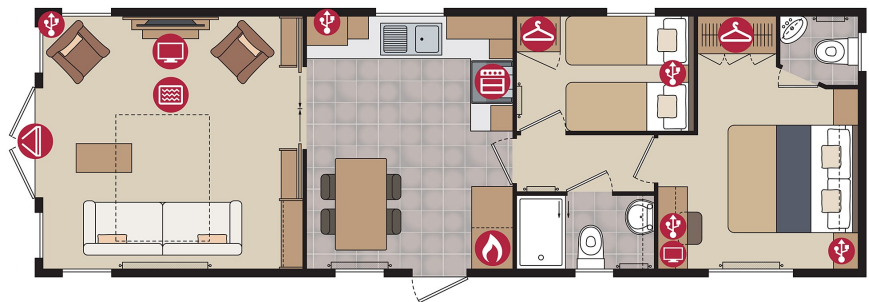

Pemberton Regent Lodge

38ft x 12ft, 2 bed, 6 Berth

£70,000

The Regent has made a real impact since its launch with the closed lounge option being highly regarded amongst owners. Re-styling to the bedrooms has brought this model right up-to-date and the kitchen provides a home from home with the option for fully integrated appliances.