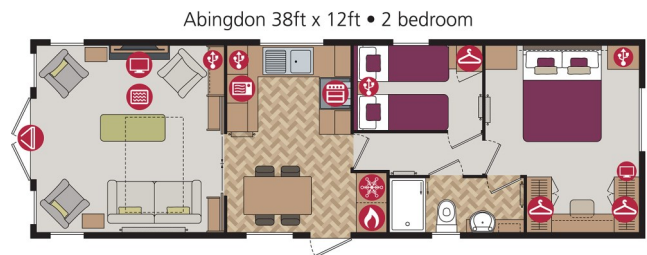

Pemberton Abingdon Lodge

38ft x 12ft, 2 bed, 6 Berth

£75,000

Recommended for anyone who loves their creature comforts.

Built to residential specification. Comes fully furnished with central heating, double glazing, washing machine, fridge / freezer and decking.