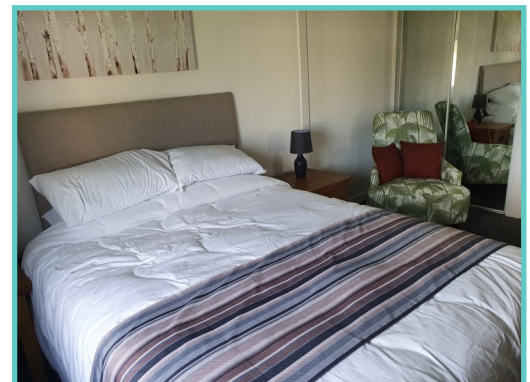

This brand new 2022 model Evolution Lodge comes with central heating, double glazed, fully furnished, washing machine, wine cooler, dishwasher, fridge freezer.
Price includes decking