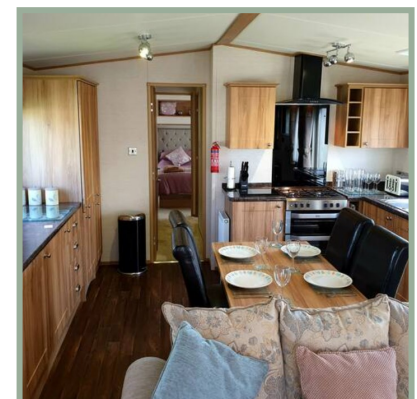

## Pre-owned ABI Ambleside

40ft x 13ft, 2 bed, 6 Berth

**£65,000**

Spend every second beautifully in the Ambleside. With warm welcoming spaces, oh-so sumptuously finished, it's a stunning setting for appreciating many special moments together. This is a picture-perfect escape in every respect. With stone look splashback, flag effect floor, pantry cupboard and a 5 burner hob, The Ambleside's kitchen doesn't just look the business, it has everything to make every meal a masterpiece. And the other spaces are equally breath taking.