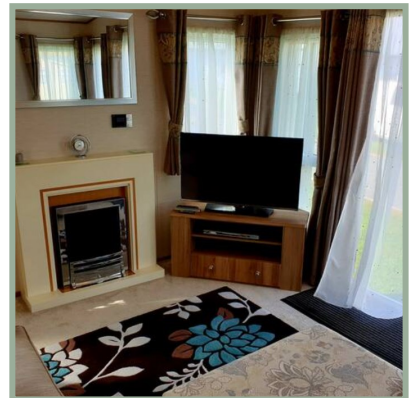

## Pre-owned ABI Ambleside

40ft x 13ft, 2 bed, 6 Berth

**£65,000**

Spend every second beautifully in the Ambleside. With warm welcoming spaces, oh-so sumptuously finished, it's a stunning setting for appreciating many special moments together. This is a picture-perfect escape in every respect. With stone look splashback, flag effect floor, pantry cupboard and a 5 burner hob, The Ambleside's kitchen doesn't just look the business, it has everything to make every meal a masterpiece. And the other spaces are equally breath taking.