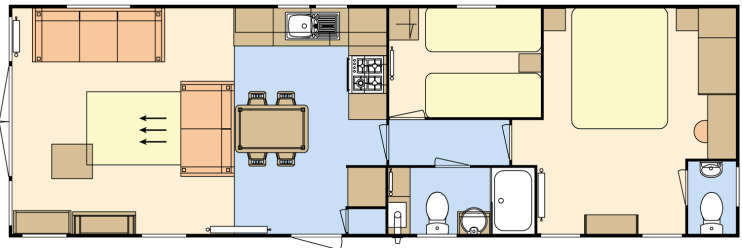

Atlas Heritage

38ft x 12ft, 2 bed, 6 Berth

£TBC

The stunning new 2022 Heritage feels exceptionally light and roomy with its 7ft side ceiling height and deep aspect windows.

The interior is beautifully finished with two freestanding sofas and feature fire cabinet in the lounge and stunning contrast doors to all cabinets and fittings throughout.