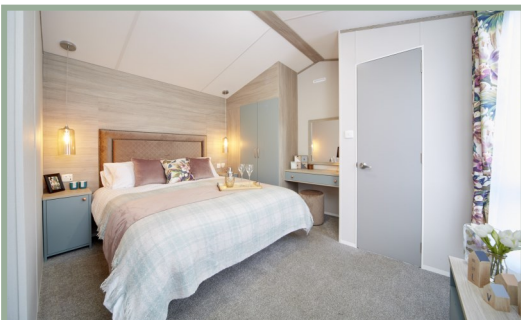

Atlas Heritage

38ft x 12ft, 2 bed, 6 Berth

£TBC

The stunning new 2022 Heritage feels exceptionally light and roomy with its 7ft side ceiling height and deep aspect windows.

The interior is beautifully finished with two freestanding sofas and feature fire cabinet in the lounge and stunning contrast doors to all cabinets and fittings throughout.