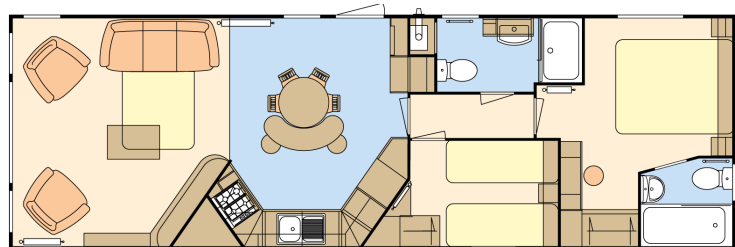

## Atlas Status

38ft x 12ft, 2 bed, 6 Berth

**£60,000**

The new 2022 model of the ever popular Status is a stand out model within the Atlas range. The well designed kitchen breakfast bar is the perfect way to utilise your space, making it the ideal place to eat, entertain and socialise with friends and family.

Library images