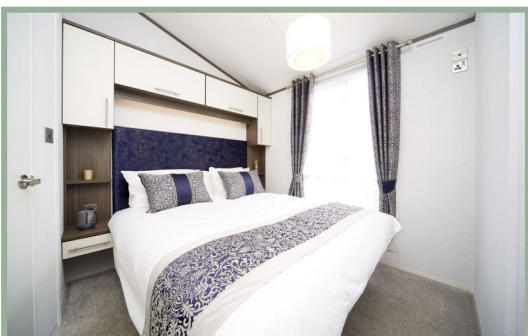

## Atlas Status

38ft x 12ft, 2 bed, 6 Berth

**£60,000**

The new 2022 model of the ever popular Status is a stand out model within the Atlas range. The well designed kitchen breakfast bar is the perfect way to utilise your space, making it the ideal place to eat, entertain and socialise with friends and family.