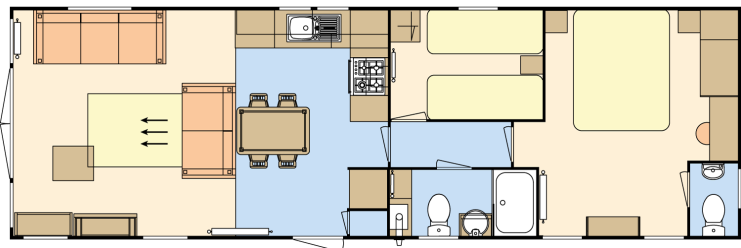

**PL131
Holiday Park**

COMING SOON

STONHAM
BARNs PARK

Atlas Heritage

38ft x 12ft, 2 bed, 6 Berth, En-suite

Price Guide: £50,000

The stunning new 2022 Heritage feels exceptionally light and roomy with its 7ft side ceiling height and deep aspect windows. The interior is beautifully finished with two freestanding sofas and feature fire cabinet in the lounge and stunning contrast doors to all cabinets and fittings throughout.