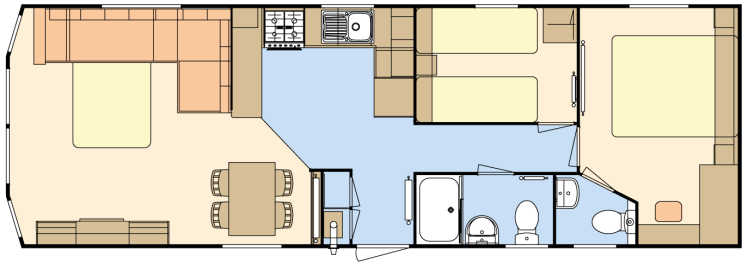

Atlas Chorus

36ft x 12ft, 2 bed, 6 Berth

£50,000

The new 2022 Chorus is carefully designed to be both attractive and practical with a sense of contemporary flair.

This year's model carries the indulgent feeling throughout the van with beautiful upholstered headboards, soft neutral furnishings and room to stretch out in, making it the perfect holiday home for both relaxing and entertaining.

Interior library images