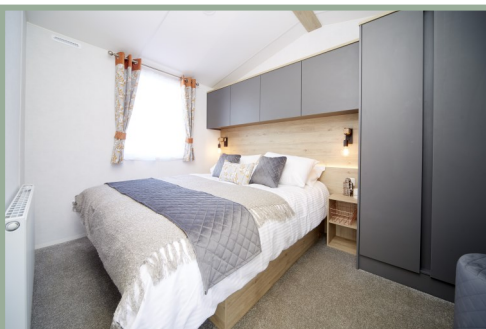

Atlas Chorus

36ft x 12ft, 2 bed, 6 Berth

£50,000

The new 2022 Chorus is carefully designed to be both attractive and practical with a sense of contemporary flair.

This year's model carries the indulgent feeling throughout the van with beautiful upholstered headboards, soft neutral furnishings and room to stretch out in, making it the perfect holiday home for both relaxing and entertaining.

Interior library images