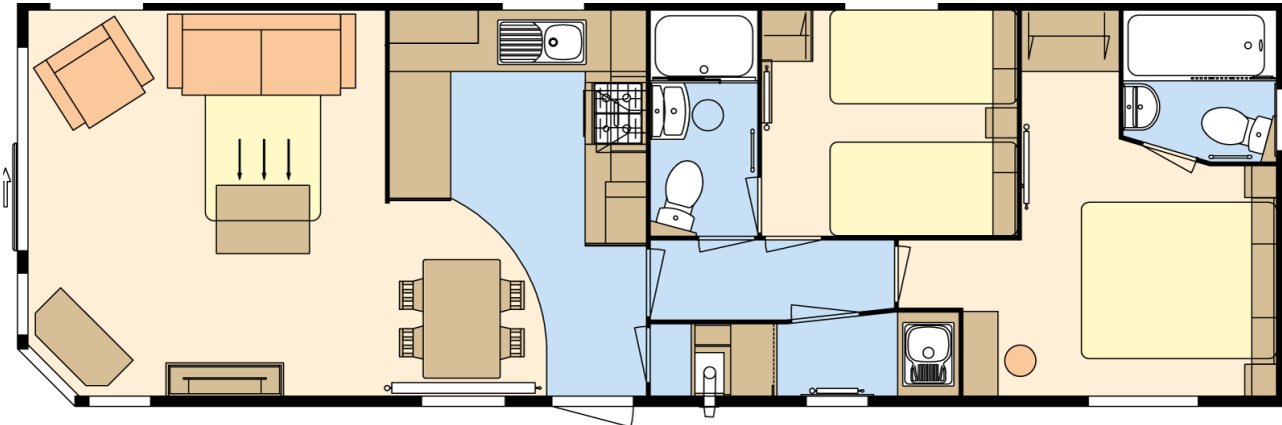

**01354
610257**

info@piscescountrypark.co.uk
www.piscescountrypark.co.uk

LODGE - PLOT 43

ATLAS SHERWOOD LODGE SOLD

40ft x 13ft, 2 Bed, 6 Berth, En-suite

Sierra
CanExel
cladding

Library Image

The Sherwood Lodge has a sleek modern interior with a naturally inviting palette. At the heart of the home is the large kitchen which has an abundance of work space to prepare meals to entertain.

The Sherwood Lodge is the perfect choice for those seeking comfortable luxury in a residential specification holiday home.

Library Image