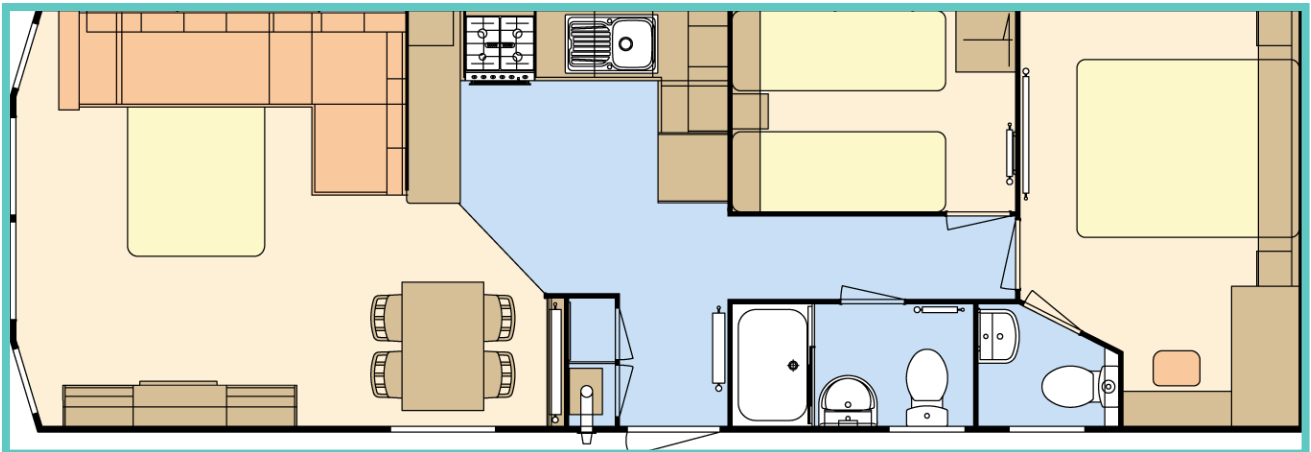

**01354
610257**

info@piscescountrypark.co.uk
www.piscescountrypark.co.uk

LODGE - PLOT 39

ATLAS CHORUS LODGE

SOLD

36ft x 12ft, 2 Bed, 6 Berth

The Chorus is carefully designed to be both attractive and practical with a sense of contemporary flair and an indulgent feeling throughout the unit.

With beautiful upholstered headboards, soft neutral furnishings and room to stretch out in, makes it the perfect holiday home for both relaxing and entertaining.