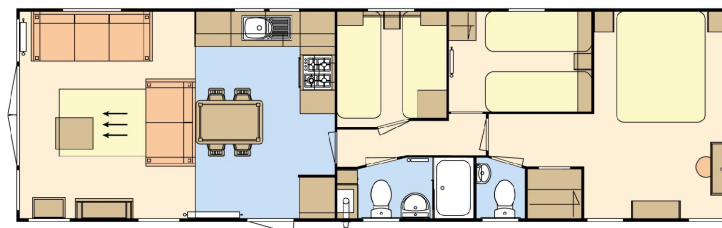

Atlas Debonair Lodge

38ft x 12ft, 2 bed, 6 Berth

£75,000

The sophisticated Debonair hosts a beautiful blend of traditional features with contemporary finishes making this the epitome of country house living. The warm and cosy tartan fabrics adds a touch of comfort. The rustic kitchen embodies laid back living with a few unexpected modern elements that mix surprisingly well with utilitarian living.

Comes with washing machine, sofa bed, extra insulation, double glazed, central heating, lift up master bedroom.