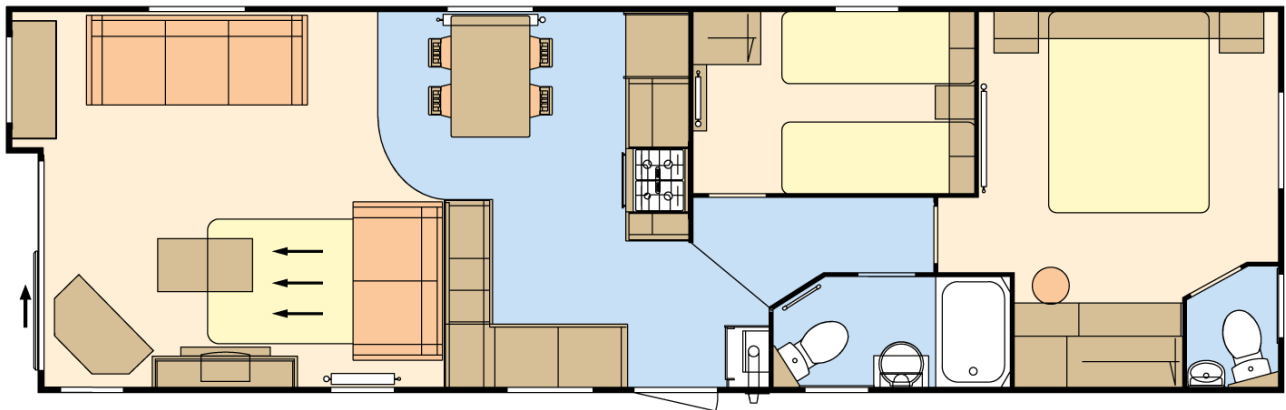

LO28f
2nd Lake

Due 04/21

STONHAM
BARNs PARK

Atlas Debonair Lodge

38ft x 12ft, 2 bed, 6 Berth

£70,000

The sophisticated Debonair hosts a beautiful blend of traditional features with contemporary finishes making this the epitome of country house living. The warm and cosy tartan fabrics adds a touch of comfort. The rustic kitchen embodies laid back living with a few unexpected modern elements that mix surprisingly well with utilitarian living.