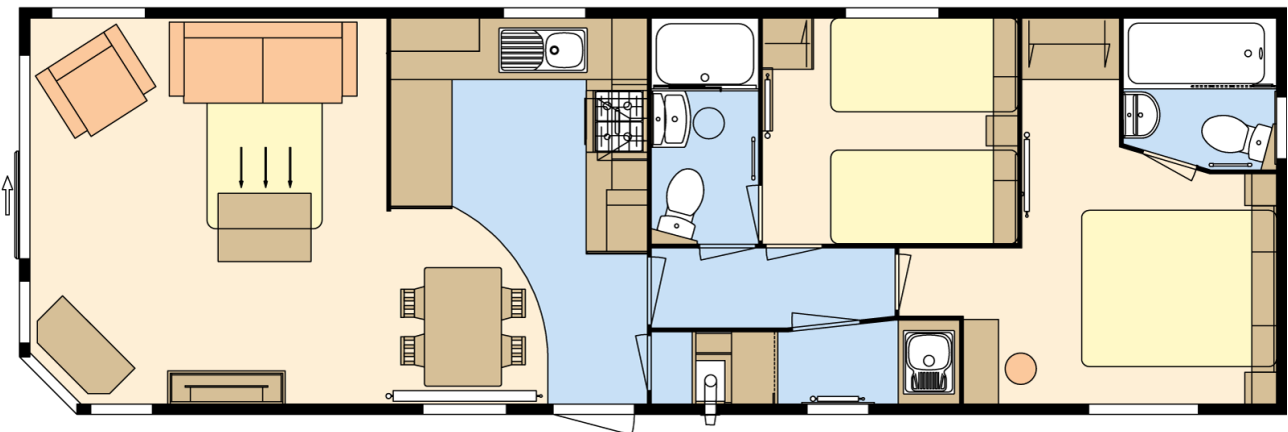

LO28e
2nd Lake

Due 04/21

STONHAM
BARNs PARK

Atlas Sherwood Lodge

40ft x 13ft, 2 bed, 6 Berth

£75,000

The lodge is supplied in Sierra CanExel.

The Sherwood Lodge has a sleek modern interior with a naturally inviting palette. At the heart of the home is the large kitchen which has an abundance of work space to prepare meals and entertain. The Sherwood Lodge is the perfect choice for those seeking comfortable luxury in a residential specification holiday home.