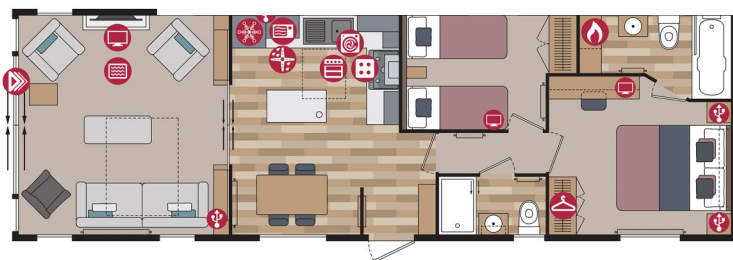

## Pemberton Langton Lodge

43ft x 14ft, 2 bed, 4 Berth

**£110,000**

### LODGE WITH A VIEW!

A fresh, new and exciting addition to the Pemberton range. The Langton brings together many of the features that we know homeowners are looking for such as pocket doors to the lounge, an entrance vestibule, fully integrated kitchen appliances and high specification bath and shower rooms. Set along the side of our third lake, this lodge will boast beautiful views.