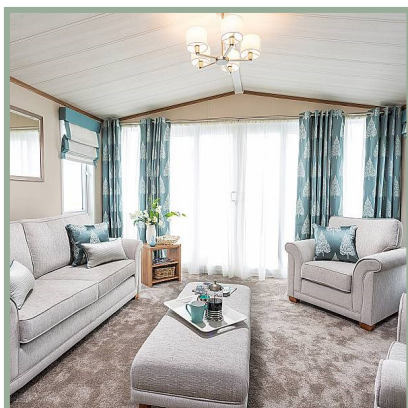

## Pemberton Langton Lodge

43ft x 14ft, 2 bed, 4 Berth

**£110,000**

### LODGE WITH A VIEW!

A fresh, new and exciting addition to the Pemberton range. The Langton brings together many of the features that we know homeowners are looking for such as pocket doors to the lounge, an entrance vestibule, fully integrated kitchen appliances and high specification bath and shower rooms. Set along the side of our third lake, this lodge will boast beautiful views.