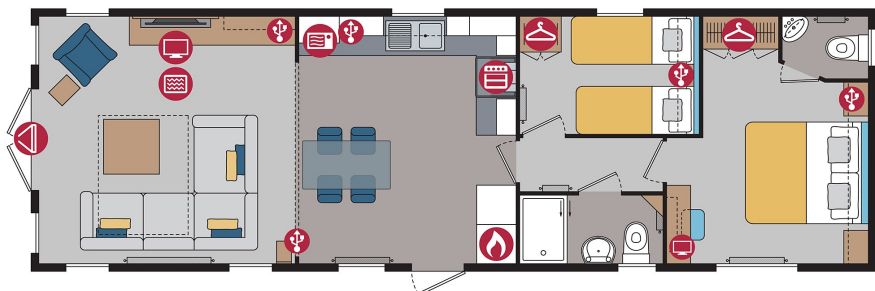

Pemberton Marlow Lodge

40ft x 13ft, 2 bed, 6 Berth

£95,000

Marlow 40ft x 13ft • 2 bedroom

The Marlow is bright and modern with some new features to look out for. Those seeking an open plan layout with a difference need look no further. A contemporary L shaped sofa with contrast chair and a glass top dining table with smart upholstered dining chairs complete the look. Double glazed, central heating, washing machine, microwave, dishwasher, countryside views with lake to follow.