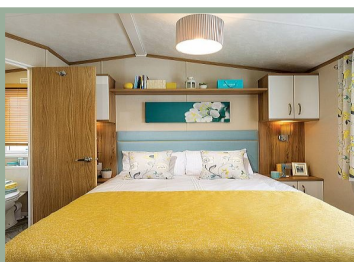

## Pemberton Marlow Lodge

40ft x 13ft, 2 bed, 6 Berth

**£80,000**

Marlow 40ft x 13ft • 2 bedroom

### LAKE FRONTED!

Set in a superb position overlooking the third lake. With this South facing lodge you will not only be able to watch the beautiful sunrises, but the amazing sunsets as well!

The Marlow is bright and modern with some new features to look out for. Those seeking an open plan layout with a difference need look no further. A contemporary L shaped sofa with contrast chair and a glass top dining table with smart upholstered dining chairs complete the look.