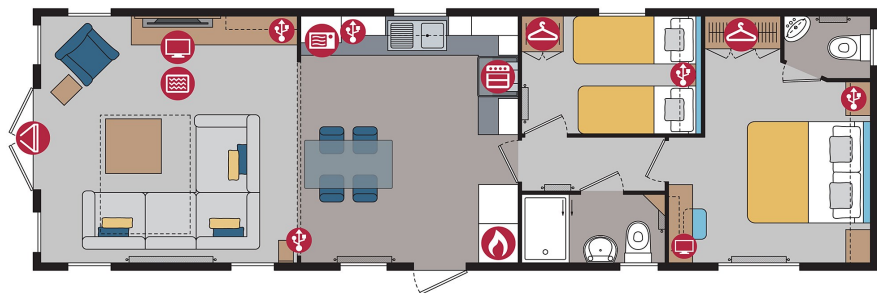

## Pemberton Marlow Lodge

40ft x 13ft, 2 bed, 6 Berth

**£80,000**

Marlow 40ft x 13ft • 2 bedroom

### LAKE FRONTED!

Set in a superb position overlooking the third lake. With this South facing lodge you will not only be able to watch the beautiful sunrises, but the amazing sunsets as well!

The Marlow is bright and modern with some new features to look out for. Those seeking an open plan layout with a difference need look no further. A contemporary L shaped sofa with contrast chair and a glass top dining table with smart upholstered dining chairs complete the look.