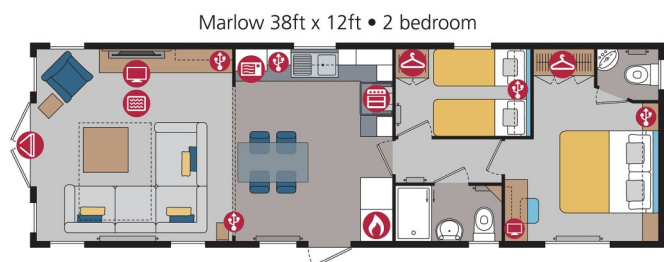

Pemberton Marlow Lodge

38ft x 12ft, 2 bed, 6 Berth

£82,500

The Marlow is bright and modern with some new features to look out for. Those seeking an open plan layout with a difference need look no further. A contemporary L shaped sofa with contrast chair and a glass top dining table with smart upholstered dining chairs complete the look.