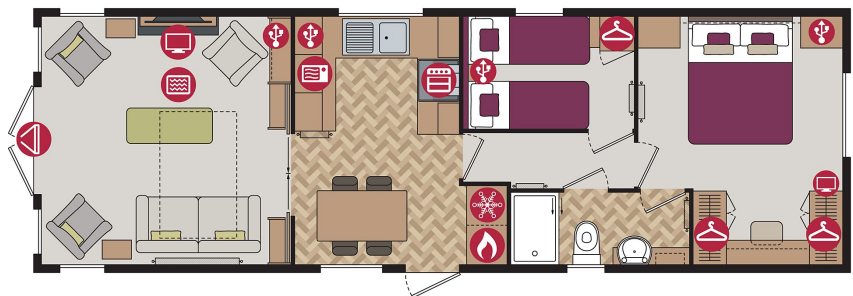

Pemberton Abingdon Lodge

38ft x 12ft, 2 bed, 6 Berth

£82,500

Recommended for anyone who loves their creature comforts.

Highlights: French doors, Dishwasher, Microwave, Washer/dryer, Fridge/freezer, Integrated cooker, Gas central heating, thermostatic radiator valves, Guzunder beds in second bedroom, Shower room and PVC double glazing throughout.