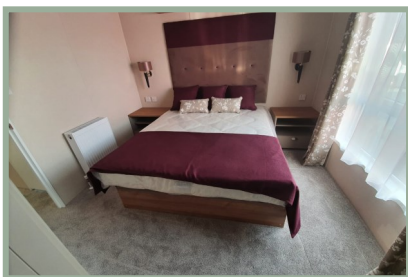

Pemberton Abingdon Lodge

38ft x 12ft, 2 bed, 6 Berth

£82,500

Recommended for anyone who loves their creature comforts.

Highlights: French doors, Dishwasher, Microwave, Washer/dryer, Fridge/freezer, Integrated cooker, Gas central heating, thermostatic radiator valves, Guzunder beds in second bedroom, Shower room and PVC double glazing throughout.