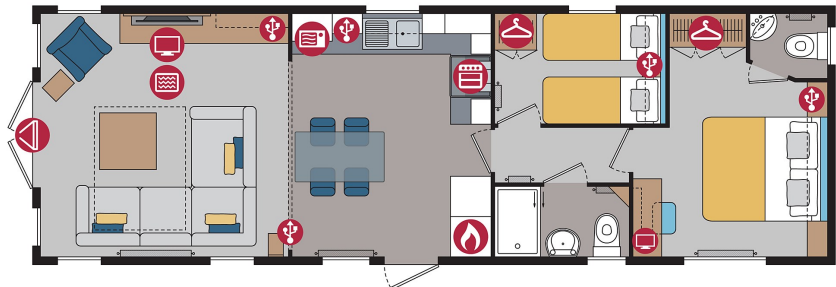

## Pemberton Marlow Lodge

38ft x 12ft 2 Bedroom 4 Berth

**£75,000**

The lodge is supplied in Sierra CanExel.

Marlow 38ft x 12ft • 2 bedroom

The Marlow is bright and modern with some new features to look out for. Those seeking an open plan layout with a difference need look no further. A contemporary L shaped sofa with contrast chair and a glass top dining table with smart upholstered dining chairs complete the look.