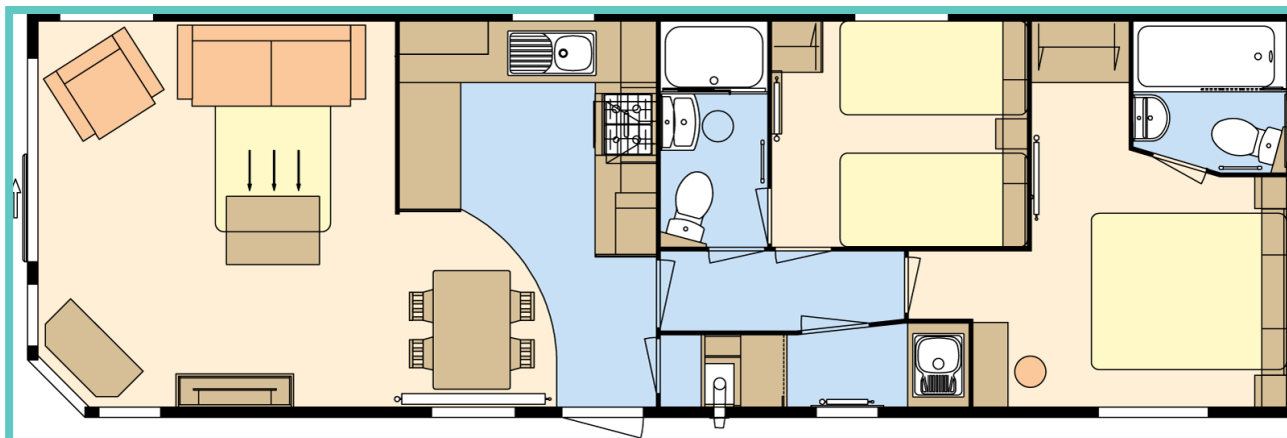

**01354
610257**

info@piscescountrypark.co.uk
www.piscescountrypark.co.uk

LODGE - PLOT TBC - DUE ON SITE 01/06/2021

ATLAS SHERWOOD LODGE

£75,000

40ft x 13ft, 2 Bed, 6 Berth, En-suite

The Lodge is supplied in Sierra CanExel

Library Image

The Sherwood Lodge has a sleek modern interior with a naturally inviting palette.

At the heart of the home is the large kitchen which has an abundance of work space to prepare meals to entertain.