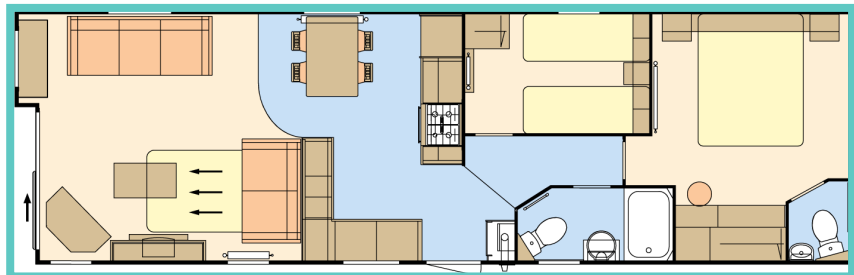

Library Image