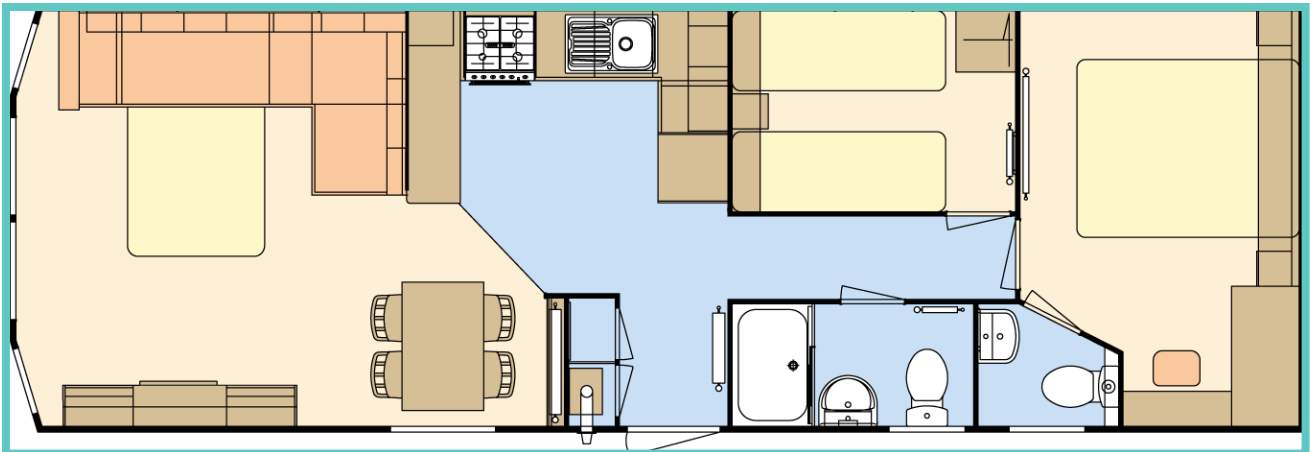

**01354
610257**

info@piscescountrypark.co.uk
www.piscescountrypark.co.uk

LODGE - PLOT TBC - DUE ON SITE 01/06/2021

ATLAS CHORUS LODGE

£60,000

36ft x 12ft, 2 Bed, 6 Berth

The Chorus is carefully designed to be both attractive and practical with a sense of contemporary flair and an indulgent feeling throughout the unit.

With beautiful upholstered headboards, soft neutral furnishings and room to stretch out in, makes it the perfect holiday home for both relaxing and entertaining.