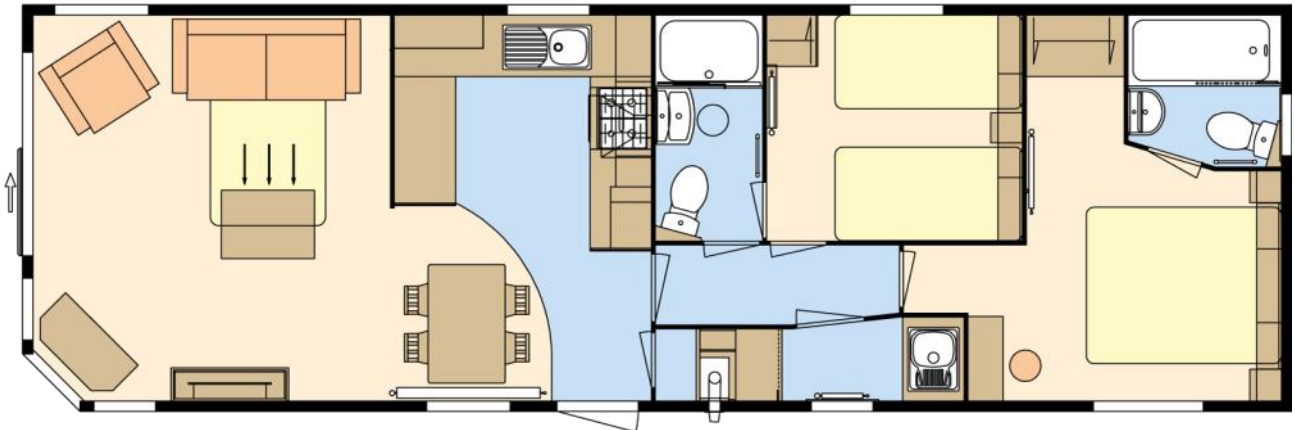

**01354
610257**

info@piscescountrypark.co.uk
www.piscescountrypark.co.uk

LODGE - PLOT TBC - DUE ON SITE 01/06/2021

ATLAS SHERWOOD LODGE

£75,000

40ft x 13ft, 2 Bed, 6 Berth, Ensuite

The Lodge is supplied in Sierra CanExel.

Library Image

The Sherwood Lodge has a sleek modern interior with a naturally inviting palette.

At the heart of the home is the large kitchen which has an abundance of work space to prepare meals to entertain.