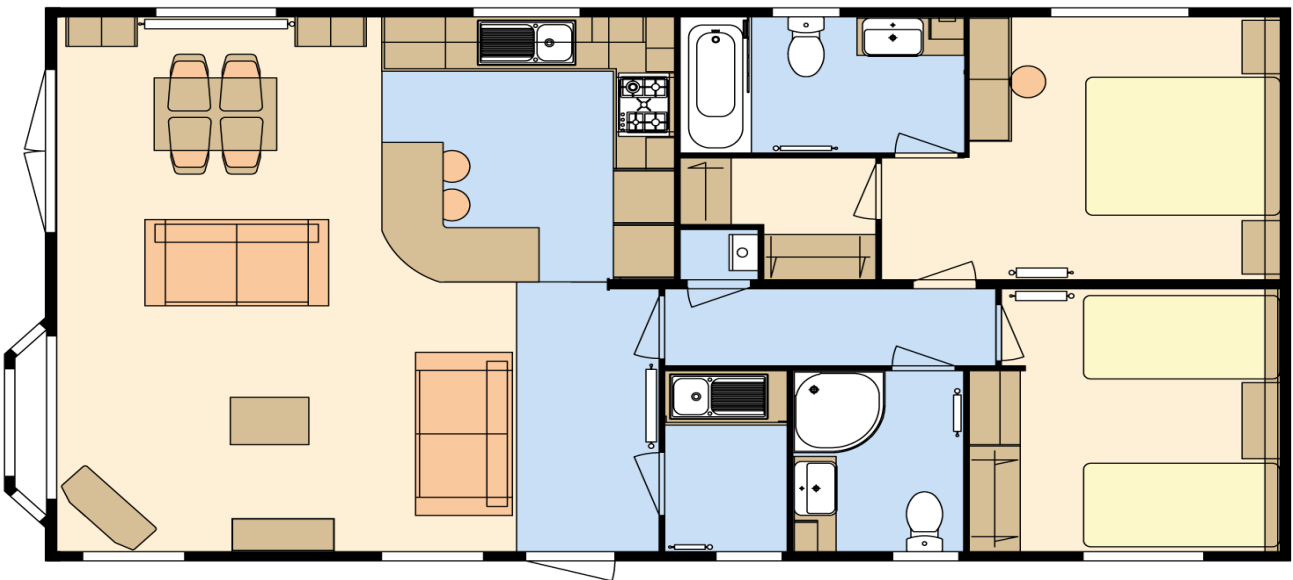

LODGE Show Home Plot L1

ATLAS LILAC LODGE 10

REDUCED – NOW £120,000

Includes 2020 Ground Rent & £10,000 worth of decking

40ft x 20ft, 2 Bed, 6 Berth, Ensuite

The Atlas Lilac Lodge is the ultimate in affordable luxury holding its place in the competitive market with that home from home feeling.

With all the space you need and just the right amount of cosiness, this holiday home really is perfect for the whole family.

Library Image